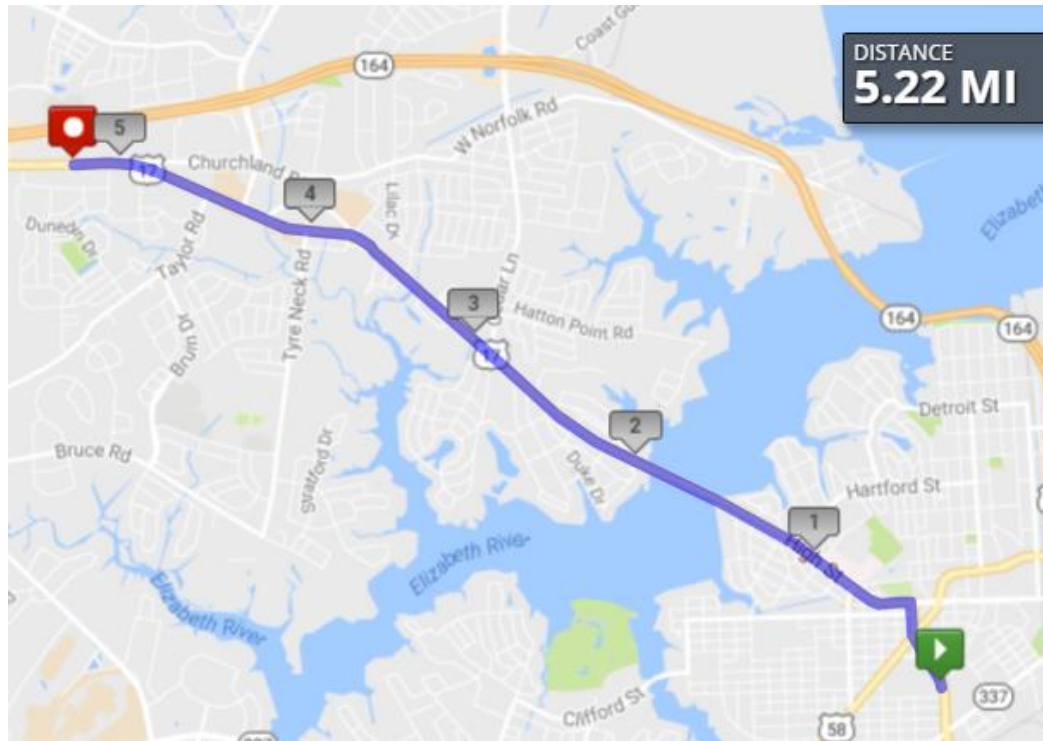

Time	Mile	Jurisdictions Running	Route	Landmarks/Addresses
7:30am	0.0	VA Beach PD & Sheriff's Office	Virginia Beach Blvd.	BJ's/Food Lion (3712 VA Beach Blvd.)
8:00am	2.0	VA Beach PD & Sheriff's Office	Virginia Beach Blvd. 	SunTrust Bank (4550 VA Beach Blvd.)
8:45am	4.5	VA Beach PD & Sheriff's Office	Virginia Beach Blvd.	Handoff at Norfolk City line (Newton Rd.) 

**Norfolk leg:** Wednesday, June 7th  
**Start time:** 8:45am  
**Approximate mileage:** 6.3 miles

Time	Mile	Jurisdictions Running	Route	Landmarks/Addresses
8:45am	0.0	Norfolk PD & Sheriff's, ODU PD, NCIS	Virginia Beach Blvd.	Start: Norfolk City line (Newton Rd)
9:45am	6.1	Norfolk PD & Sheriff's, ODU PD, NCIS	Left on Monticello Ave.	Harrison Opera House (160 VA Beach Blvd.)
9:50am	6.3	Norfolk PD & Sheriff's, ODU PD, NCIS	Monticello Ave. 	End: Enterprise (751 Monticello Ave.)

# Portsmouth Torch Run Route

*Time and mileage are estimations – please arrive early so you don't miss the run!*

**Portsmouth leg: Thursday, June 8<sup>th</sup>**

**Start time: 9:30am**

**Approximate mileage: 5.22 miles**

Time	Mile	Jurisdictions Running	Route	Landmarks/Address
9:30am	0.0	Portsmouth		Start: Wawa 1200 Frederick Blvd.
9:35am	0.45	Portsmouth	Frederick Blvd.	 Turn left onto High Street
9:50am	1.54	Portsmouth	High Street	Slight right to stay on High Street
10:35am	5.22	Portsmouth/Suffolk PD	Route 17	 Torch passed to Suffolk (Wawa, 3408 Western Branch Blvd.)