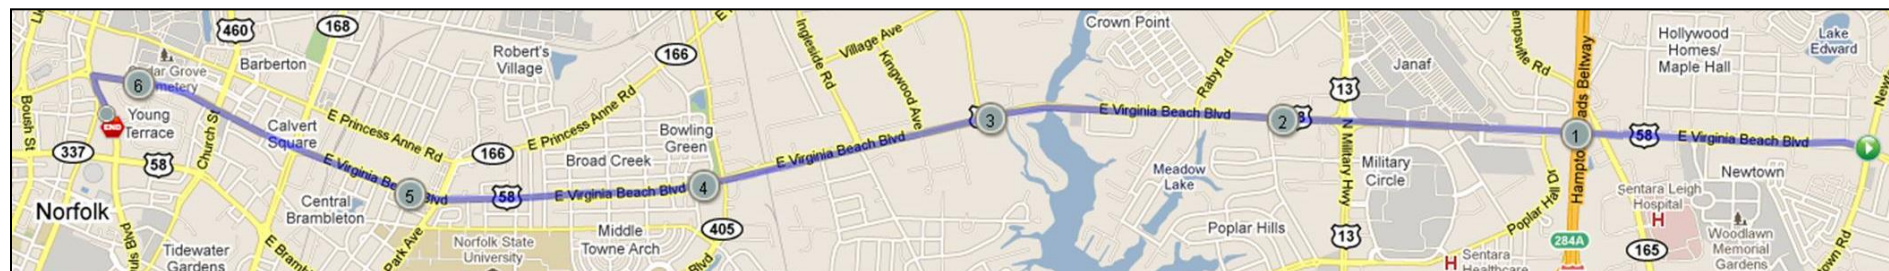

# Virginia Beach & Norfolk Torch Run routes

*Time and mileage are estimations – please arrive early so you don't miss the run! These legs connect.*

**Virginia Beach leg:**  
 Wednesday, June 7th  
**Start time:**  
 7:30am  
**Approximate mileage:**  
 4.5 miles

Time	Mile	Jurisdictions Running	Route	Landmarks/Addresses
7:30am	0.0	VA Beach PD & Sheriff's Office	Virginia Beach Blvd.	BJ's/Food Lion (3712 VA Beach Blvd.)
8:00am	2.0	VA Beach PD & Sheriff's Office	Virginia Beach Blvd. 	SunTrust Bank (4550 VA Beach Blvd.)
8:45am	4.5	VA Beach PD & Sheriff's Office	Virginia Beach Blvd.	Handoff at Norfolk City line (Newton Rd.) 

**Norfolk leg:** Wednesday, June 7th  
**Start time:** 8:45am  
**Approximate mileage:** 6.3 miles

Time	Mile	Jurisdictions Running	Route	Landmarks/Addresses
8:45am	0.0	Norfolk PD & Sheriff's, ODU PD, NCIS	Virginia Beach Blvd.	Start: Norfolk City line (Newton Rd)
9:45am	6.1	Norfolk PD & Sheriff's, ODU PD, NCIS	Left on Monticello Ave.	Harrison Opera House (160 VA Beach Blvd.)
9:50am	6.3	Norfolk PD & Sheriff's, ODU PD, NCIS	Monticello Ave. 	End: Enterprise (751 Monticello Ave.)

Time	Mile	Jurisdictions Running	Route	Landmarks/Address
9:30am	0.0	Portsmouth		Start: Wawa 1200 Frederick Blvd.
9:35am	0.45	Portsmouth	Frederick Blvd.	 Turn left onto High Street
9:50am	1.54	Portsmouth	High Street	Slight right to stay on High Street
10:35am	5.22	Portsmouth/Suffolk PD	Route 17	 Torch passed to Suffolk (Wawa, 3408 Western Branch Blvd.)