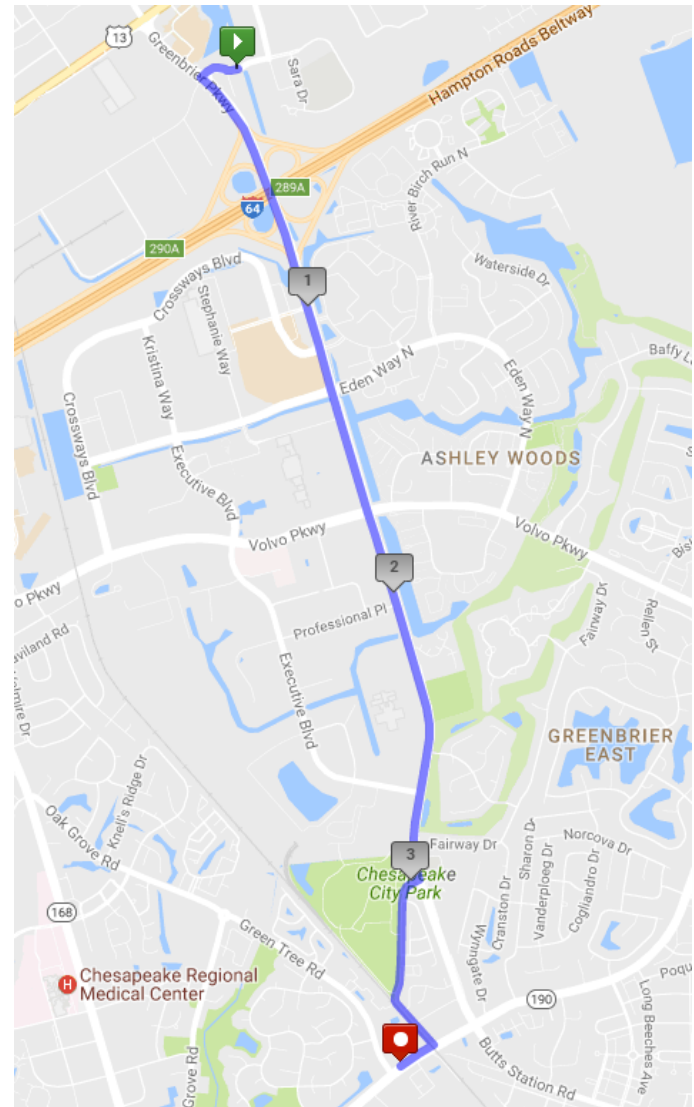

Time	Mile	Jurisdictions Running	Route	Landmarks/Addresses
7:30am	0.0	VA Beach PD & Sheriff's Office	Virginia Beach Blvd.	BJ's/Food Lion (3712 VA Beach Blvd.)
8:00am	2.0	VA Beach PD & Sheriff's Office	Virginia Beach Blvd. 	SunTrust Bank (4550 VA Beach Blvd.)
8:45am	4.5	VA Beach PD & Sheriff's Office	Virginia Beach Blvd.	Handoff at Norfolk City line (Newton Rd.) 

**Norfolk leg:** Wednesday, June 7th  
**Start time:** 8:45am  
**Approximate mileage:** 6.3 miles

Time	Mile	Jurisdictions Running	Route	Landmarks/Addresses
8:45am	0.0	Norfolk PD & Sheriff's, ODU PD, NCIS	Virginia Beach Blvd.	Start: Norfolk City line (Newton Rd)
9:45am	6.1	Norfolk PD & Sheriff's, ODU PD, NCIS	Left on Monticello Ave.	Harrison Opera House (160 VA Beach Blvd.)
9:50am	6.3	Norfolk PD & Sheriff's, ODU PD, NCIS	Monticello Ave. 	End: Enterprise (751 Monticello Ave.)

# Chesapeake Torch Run Route

*Time and mileage are estimations – please arrive early so you don't miss the run!*

**Thursday, June 8<sup>th</sup>**

**Start time: 7:00am**

**Approximate mileage: 3.73 miles**

Time	Mile	Jurisdictions Running	Route	Landmarks
7:00am	0.0	Chesapeake PD & Sheriff's	Woodlake Drive 	Wawa Parking Lot Woodlake Drive Head west toward Greenbrier Pkwy
7:05am	0.14	Chesapeake PD & Sheriff's	Greenbrier Parkway	Turn left on Greenbrier Pkwy
7:35am	2.97	Chesapeake PD & Sheriff's	Greenbrier Parkway	Turn right on Greenbrier Road
7:40am	3.6	Chesapeake PD & Sheriff's	Greenbrier Road	Turn right on Kempsville Road
7:45am	3.73	Chesapeake PD & Sheriff's	Kempsville Road 	End at Wawa