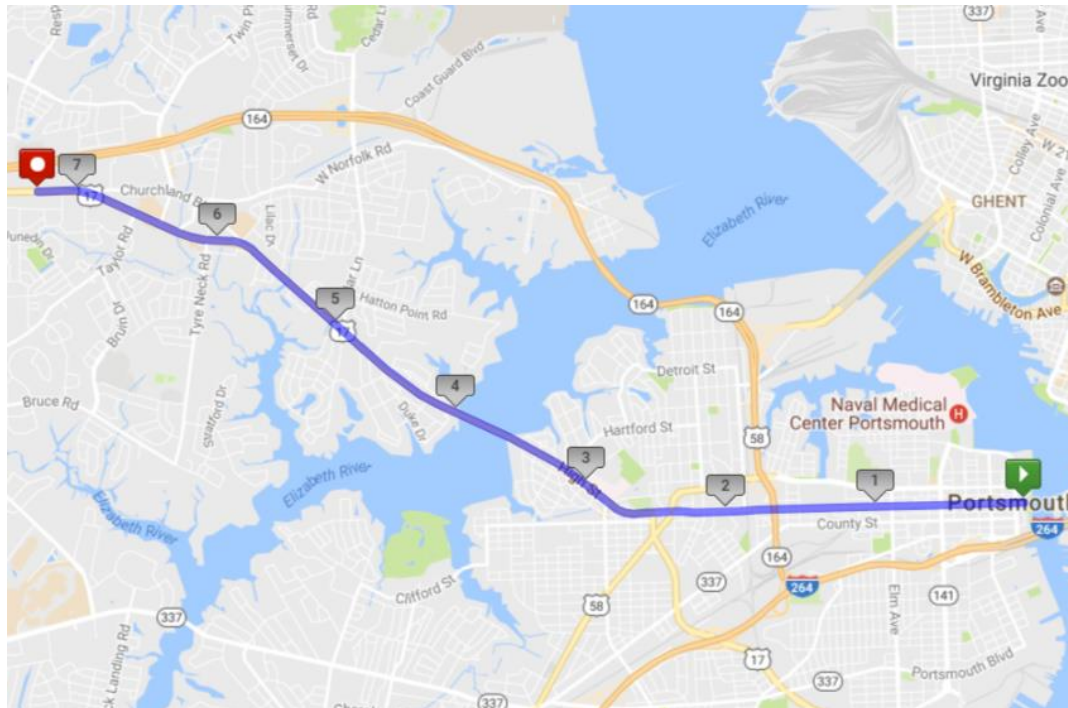

## Virginia Beach leg:

Wednesday, June 7th

**Start time:**

7:30am

**Approximate mileage:**

4.5 miles

Time	Mile	Jurisdictions Running	Route	Landmarks/Addresses
7:30am	0.0	VA Beach PD & Sheriff's Office	Virginia Beach Blvd.	BJ's/Food Lion (3712 VA Beach Blvd.)
8:00am	2.0	VA Beach PD & Sheriff's Office	Virginia Beach Blvd. 	SunTrust Bank (4550 VA Beach Blvd.)
8:45am	4.5	VA Beach PD & Sheriff's Office	Virginia Beach Blvd.	Handoff at Norfolk City line (Newton Rd.) 

## Norfolk leg: Wednesday, June 7th

**Start time:** 8:45am

**Approximate mileage:** 6.3 miles

Time	Mile	Jurisdictions Running	Route	Landmarks/Addresses
8:45am	0.0	Norfolk PD & Sheriff's, ODU PD, NCIS	Virginia Beach Blvd.	Start: Norfolk City line (Newton Rd)
9:45am	6.1	Norfolk PD & Sheriff's, ODU PD, NCIS	Left on Monticello Ave.	Harrison Opera House (160 VA Beach Blvd.)
9:50am	6.3	Norfolk PD & Sheriff's, ODU PD, NCIS	Monticello Ave. 	End: Enterprise (751 Monticello Ave.)

# Portsmouth Torch Run Route

*Time and mileage are estimations – please arrive early so you don't miss the run!*

**Portsmouth leg: Thursday, June 8<sup>th</sup>**

**Start time: 9:30am**

**Approximate mileage: 7.2 miles**

Time	Mile	Jurisdictions Running	Route	Landmarks/Address
9:30am	0.0	Portsmouth	High Street	 Start: 1 High St
10:15am	3.75	Portsmouth	High Street	Cross the Churchland Bridge
11:10am	7.2	Portsmouth/Suffolk PD	Route 17	 Torch passed to Suffolk (Wawa, 3408 Western Branch Blvd.)