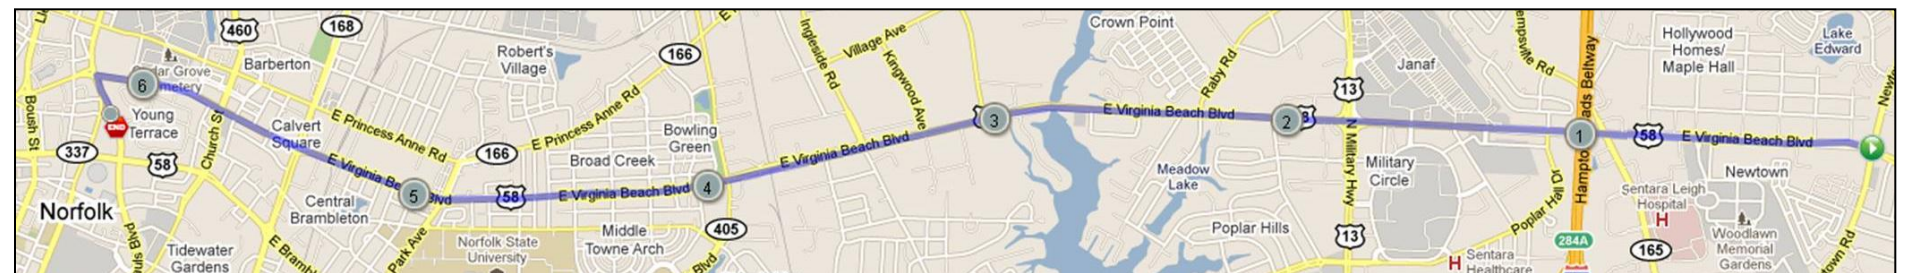

# Virginia Beach & Norfolk Torch Run routes

*Time and mileage are estimations – please arrive early so you don't miss the run! These legs connect.*

## Virginia Beach leg:

Wednesday, June 7th

**Start time:**

7:30am

**Approximate mileage:**

4.5 miles

Time	Mile	Jurisdictions Running	Route	Landmarks/Addresses
7:30am	0.0	VA Beach PD & Sheriff's Office	Virginia Beach Blvd.	BJ's/Food Lion (3712 VA Beach Blvd.)
8:00am	2.0	VA Beach PD & Sheriff's Office	Virginia Beach Blvd. 	SunTrust Bank (4550 VA Beach Blvd.)
8:45am	4.5	VA Beach PD & Sheriff's Office	Virginia Beach Blvd.	Handoff at Norfolk City line (Newton Rd.) 

## Norfolk leg: Wednesday, June 7th

**Start time:** 8:45am

**Approximate mileage:** 6.3 miles

Time	Mile	Jurisdictions Running	Route	Landmarks/Addresses
8:45am	0.0	Norfolk PD & Sheriff's, ODU PD, NCIS	Virginia Beach Blvd.	Start: Norfolk City line (Newton Rd)
9:45am	6.1	Norfolk PD & Sheriff's, ODU PD, NCIS	Left on Monticello Ave.	Harrison Opera House (160 VA Beach Blvd.)
9:50am	6.3	Norfolk PD & Sheriff's, ODU PD, NCIS	Monticello Ave. 	End: Enterprise (751 Monticello Ave.)

Time	Mile	Jurisdictions Running	Route	Landmarks/Address
9:30am	0.0	Portsmouth	High Street	 Start: 1 High St
10:15am	3.75	Portsmouth	High Street	Cross the Churchland Bridge
11:10am	7.2	Portsmouth/Suffolk PD	Route 17	 Torch passed to Suffolk (Wawa, 3408 Western Branch Blvd.)