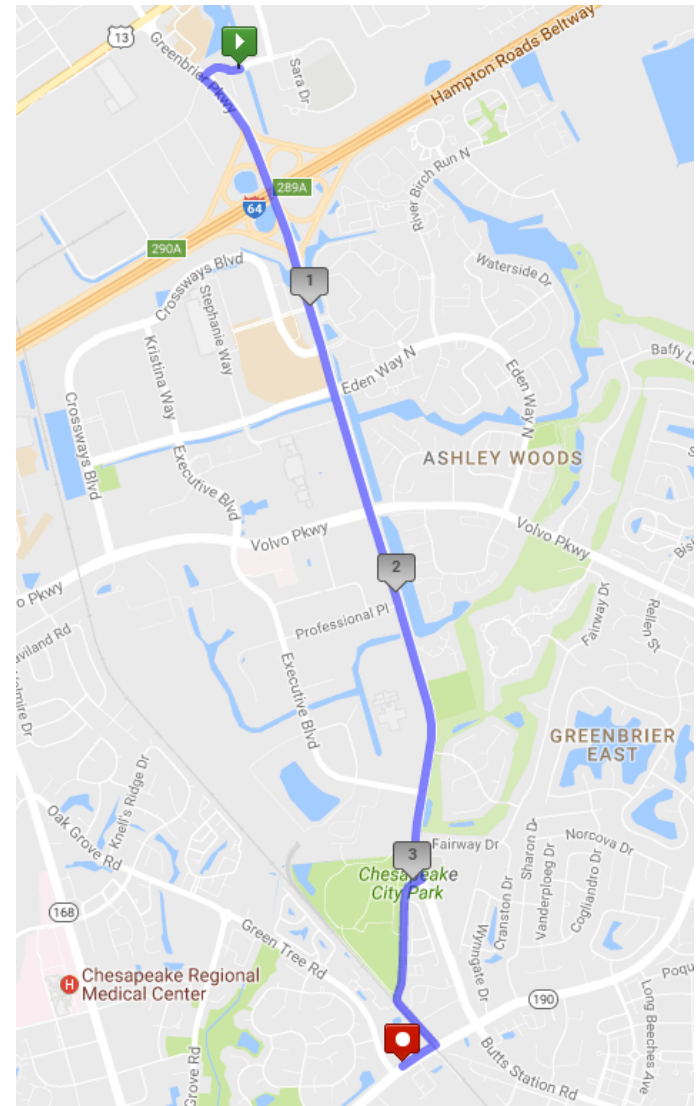

## Virginia Beach leg:

Wednesday, June 7th

**Start time:**

7:30am

**Approximate mileage:**

4.5 miles

Time	Mile	Jurisdictions Running	Route	Landmarks/Addresses
7:30am	0.0	VA Beach PD & Sheriff's Office	Virginia Beach Blvd.	BJ's/Food Lion (3712 VA Beach Blvd.)
8:00am	2.0	VA Beach PD & Sheriff's Office	Virginia Beach Blvd. 	SunTrust Bank (4550 VA Beach Blvd.)
8:45am	4.5	VA Beach PD & Sheriff's Office	Virginia Beach Blvd.	Handoff at Norfolk City line (Newton Rd.) 

## Norfolk leg: Wednesday, June 7th

**Start time:** 8:45am

**Approximate mileage:** 6.3 miles

Time	Mile	Jurisdictions Running	Route	Landmarks/Addresses
8:45am	0.0	Norfolk PD & Sheriff's, ODU PD, NCIS	Virginia Beach Blvd.	Start: Norfolk City line (Newton Rd)
9:45am	6.1	Norfolk PD & Sheriff's, ODU PD, NCIS	Left on Monticello Ave.	Harrison Opera House (160 VA Beach Blvd.)
9:50am	6.3	Norfolk PD & Sheriff's, ODU PD, NCIS	Monticello Ave. 	End: Enterprise (751 Monticello Ave.)

# Chesapeake Torch Run Route

*Time and mileage are estimations – please arrive early so you don't miss the run!*

**Thursday, June 8<sup>th</sup>**

**Start time: 7:00am**

**Approximate mileage: 3.73 miles**

Time	Mile	Jurisdictions Running	Route	Landmarks
7:00am	0.0	Chesapeake PD & Sheriff's	Woodlake Drive 	Wawa Parking Lot Woodlake Drive Head west toward Greenbrier Pkwy
7:05am	0.14	Chesapeake PD & Sheriff's	Greenbrier Parkway	Turn left on Greenbrier Pkwy
7:35am	2.97	Chesapeake PD & Sheriff's	Greenbrier Parkway	Turn right on Greenbrier Road
7:40am	3.6	Chesapeake PD & Sheriff's	Greenbrier Road	Turn right on Kempsville Road
7:45am	3.73	Chesapeake PD & Sheriff's	Kempsville Road 	End at Wawa