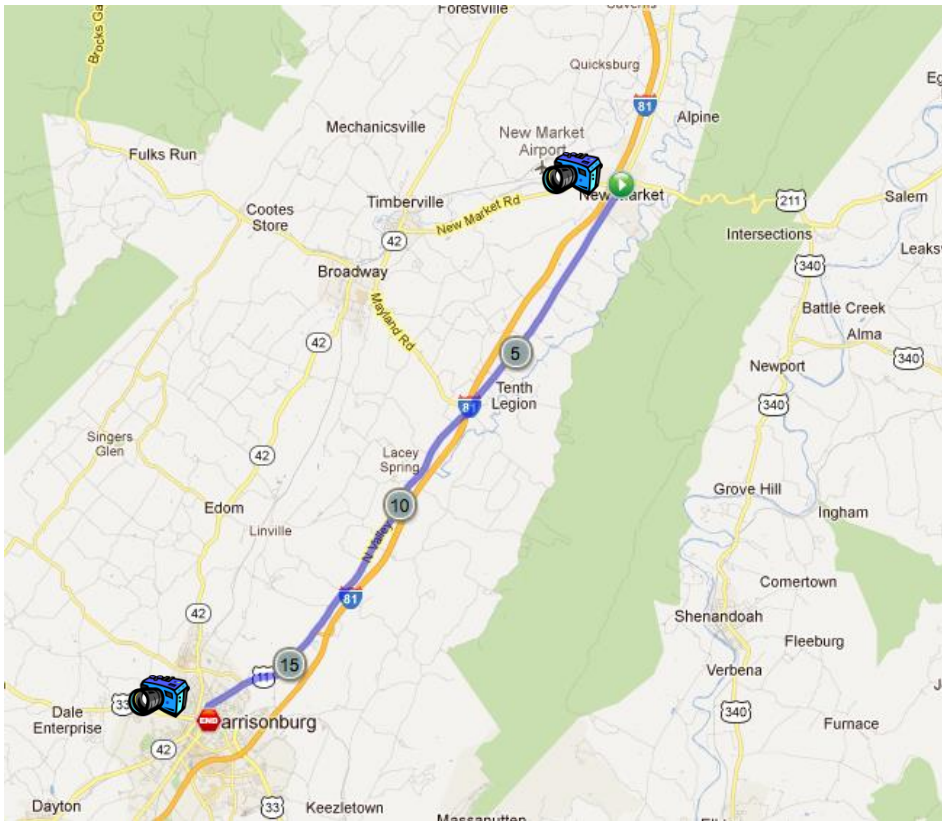

In Lower Shenandoah (Region 7) Torch Run Routes begins in Harrisonburg and goes through Staunton and ends in Waynesboro atop Afton mountain

Law Enforcement agencies located in the following jurisdictions participate in the Region 7 Torch Run

New Market Leg: Wednesday, June 7th

Start time: 11:00 am

Approximate mileage: 17.89 miles

= Photo Opportunity

Time	Mile	Route	Landmarks
11:00am	0.0	Congress Street	Start: Suntrust Bank
2:30pm	17.87	Market	End at Suntrust

Dates, Times, and Route Information

Time and mileage are estimations – please arrive early so you don't miss the run!

Harrisonburg-Staunton-Waynesboro leg:

Thursday, June 8th

Start time: 8:00am

Approximate mileage: 41.89 miles

= Photo Opportunity

Time	Mile	Route	Landmarks & Info
8:00am	0	Rt. 11	Start: Suntrust Bank 180 East Market Street
8:30am	3.37	Rt. 11	Stop at Enterprise 3115 S. Main Street, Harrisonburg
11:30 am	18.83	Rt. 11	Verona
12:00pm	25.15	Rt. 11	at the intersection of Rt 250 in Staunton.
1:00pm	34.15	Rt. 250	Waynesboro (near Race Track Service Station)
2:15pm	36.2	Turn left of Broad	Stop at SunTrust Bank
		Turn left on to New Hope St.	
	43.92	Rt. 250	End of City Limits
3:00pm	41.89	Rt. 250	End at top of Afton Mountain and turn over to Region 8