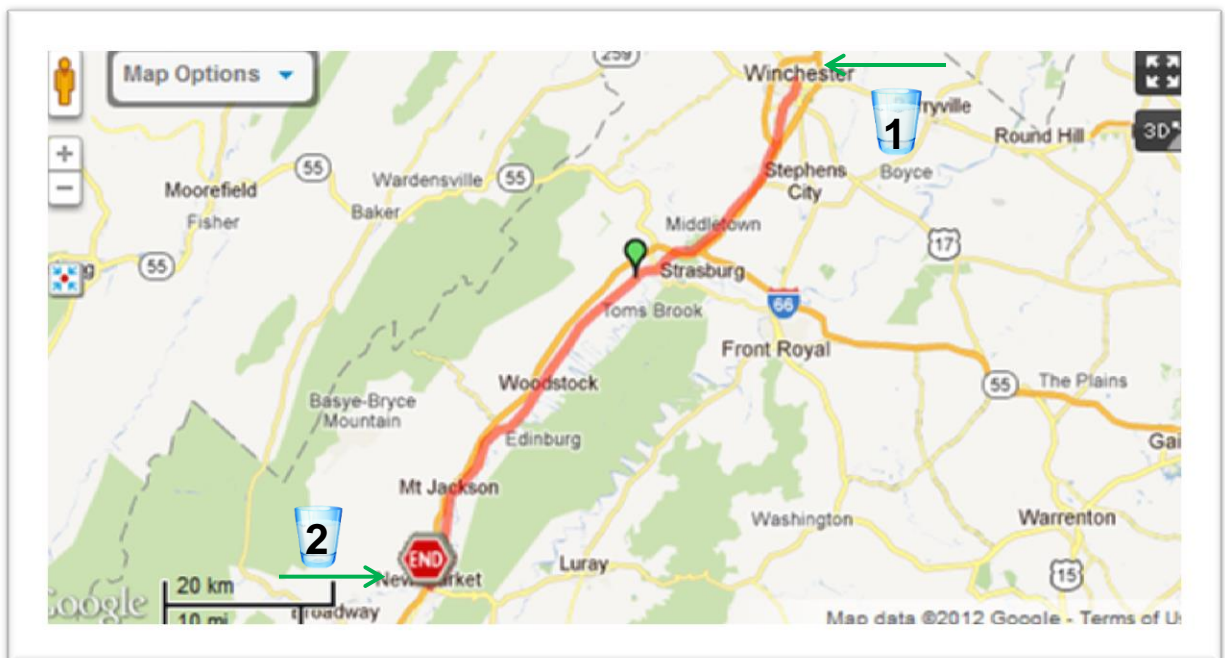

Run Start Time: 7:30 am (June 6); 8 am (June 7)

End time: 10:00 am (June 6); 11 am (June 7)

Distance: 49.5 miles

To view a map of the entire Region 6 Route, please visit

<http://tinyurl.com/Region6LETR>

DATE

TIME/ROUTE

NOTES

DATE	TIME/ROUTE	NOTES
June 6, 2017	0730 hours/RT.11	Winchester PD will begin at Loudon Street.
	0815 hours/RT.11 Kernstown	Winchester PD will handoff to Frederick County Sheriff's Office at the VSP Barrack's joined by Warren County Sheriff's office.
	0945 hours/RT.11 FrederickCounty/ Shenandoah County line.	FCSO will handoff to the Strasburg PD
	01000 hours/RT. 11	Strasburg PD will run it back to Police Dept.
June 7, 2017	0800 hours/RT. 11 Woodstock	Woodstock PD along with Shenandoah County Sheriffs Office will begin at the DMV (714 N Main St. Woodstock)
	0900 hours/RT. 11	Edinburg
	1000 hours/RT.11	Mt. Jackson
	1100 hours/RT.11	New Market Handoff to Rockingham County Sheriff's Office at the SunTrust Bank.

Route Information

Time and mileage are estimations – please arrive early so you don't miss the run!

Date: Tuesday, June 6, 2017 & Wednesday, June 7, 2017

Start: Loudon Street (June 6)

End: New Market, SunTrust Bank (June 7)

Run Start Time: 7:30 am (June 6); 8 am (June 7)

End time: 10:00 am (June 6); 11 am (June 7)

Distance: 49.5 miles

To view a map of the entire Region 6 Route, please visit
<http://tinyurl.com/Region6LETR>

= Water Stop