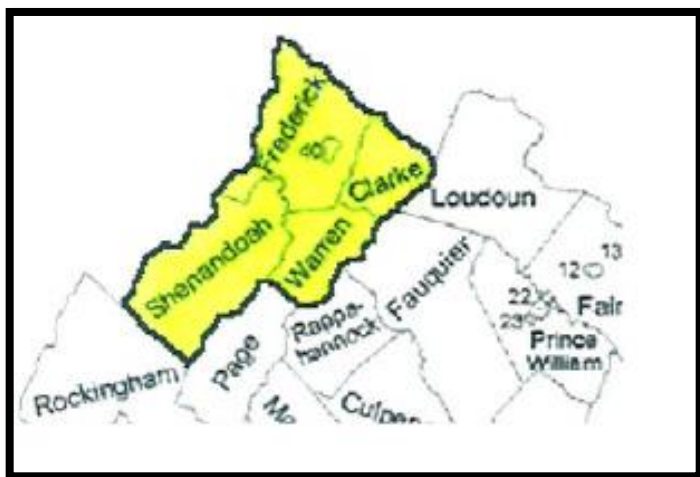

Virginia Law Enforcement Torch Run Routes Region 6: Northern Virginia

Each summer, law enforcement officials from across Virginia carry the Flame of Hope on a 1,900 journey to the Special Olympics Virginia Summer Games Opening Ceremony in Richmond. This 8-day Torch Run involves more than 2,000 law enforcement officers and personnel representing more than 200 law enforcement agencies across Virginia.

Law Enforcement agencies located in the following jurisdictions participate in the Region 6 Torch Run

Clark
Frederick
Rappahannock
Shenandoah
Warren
Winchester
Woodstock

Key Contacts

Superintendent James Whitley, Northwest Regional Jail (Region 6 Director)
(540) 665-6374 (jwhitley@co.frederick.va.us)

Run Start Time: 7:30 am (June 6); 8 am (June 7)

End time: 10:00 am (June 6); 11 am (June 7)

Distance: 49.5 miles

To view a map of the entire Region 6 Route, please visit
<http://tinyurl.com/Region6LETR>

= Water Stop