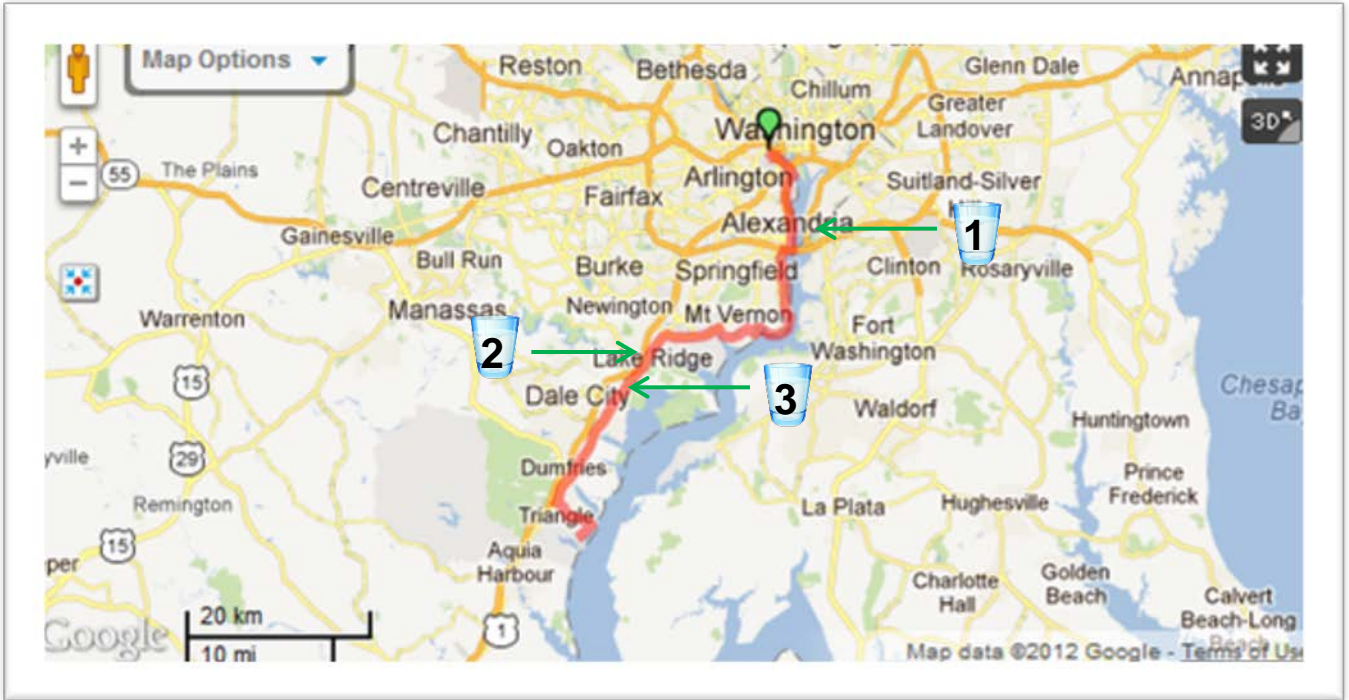

Route Information Continued

Time and mileage are estimations – please arrive early so you don't miss the run!

TIME	LOCATION	MILE	ROUTE	AGENCIES RUNNING
12:15pm	Fort Hunt Park	16.0	Mt. Vernon Trail	George Mason University PD
12:30pm	Riverside Park	17.7	Mt. Vernon Trail	NOVA Community College PD
12:40pm	Mt. Vernon (GW Mansion)	19	Route 235	Robinson High School Criminal Justice Class
	Old Mt. Vernon Blvd	19.5	Route 235	
	Old Mill (east)	19.9	Route 235	
12:51pm	Southwood Dr.	20.2	Route 235	Vienna Police Culpepper Police and Sheriff's Office
	Grist Mill (west)	20.8		
	Old Mill (west)	20.9		
	Patton Blvd.	21.2		
1:05pm	Ft. Belvoir (Walker Gate)	21.5	Left turn into post	Ft. Belvoir
1:30pm	Ft. Belvoir (Tully Gate)	25.1	Route 1	Fairfax County Police & Sheriff's Office
2:00pm	Mims Street	29.2	Route 1	
2:30pm	Pr. William Co. Line Mt. Pleasant	31.2	Route 1	Prince William Co. PD & Sheriff's Office
	Maryland Ave	Route 1		
	Neabsco Mills			
3:25pm	Garfield Station	36.1	Route 1	Prince William Co. Police
	Dumfries Rd (Rt. 234)			Manassas P&P
4:00pm	Quantico USMC Base	40.2	BASE	Quantico PMO
	Fuller Rd. / Barnet Ave			
	Barnett Ave			MP' S
	Russel Road			

Route Map

= Water Stop

1. SunTrust – Alexandria, VA
2. SunTrust- Lorton, VA
3. SunTrust – Woodbridge, VA