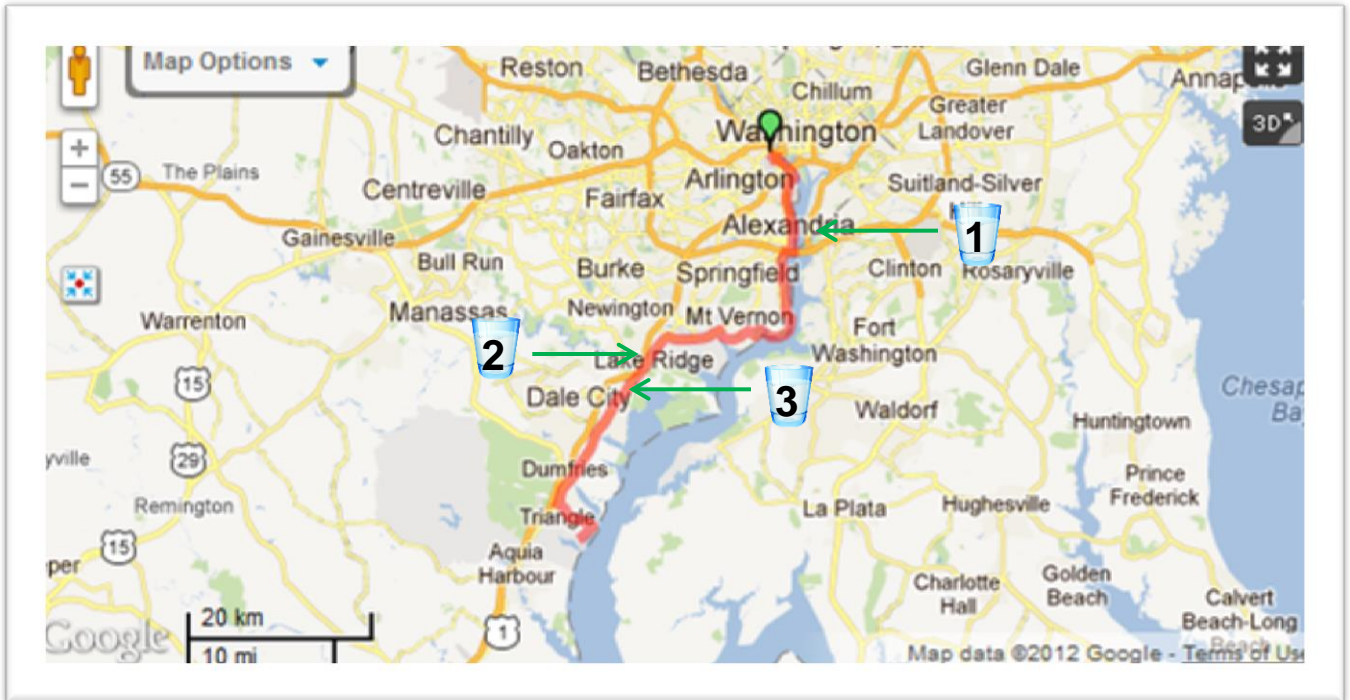

# Route Information Continued

*Time and mileage are estimations – please arrive early so you don't miss the run!*

TIME	LOCATION	MILE	ROUTE	AGENCIES RUNNING
12:15pm	Fort Hunt Park	16.0	Mt. Vernon Trail	George Mason University PD
12:30pm	Riverside Park	17.7	Mt. Vernon Trail	NOVA Community College PD
12:40pm	Mt. Vernon (GW Mansion) Old Mt. Vernon Blvd Old Mill (east)	19 19.5 19.9	Route 235 Route 235 Route 235	Robinson High School Criminal Justice Class
12:51pm	Southwood Dr. Grist Mill (west) Old Mill (west) Patton Blvd.	20.2 20.8 20.9 21.2	Route 235	Vienna Police Culpepper Police and Sheriff' s Office
1:05pm	Ft. Belvoir (Walker Gate)	21.5	Left turn into post	Ft. Belvoir
1:30pm	Ft. Belvoir (Tully Gate)	25.1	Route 1	Fairfax County Police & Sheriff's Office
2:00pm	Mims Street	29.2	Route 1	
2:30pm	Pr. William Co. Line Mt. Pleasant Maryland Ave Neabsco Mills	31.2 Route 1	Route 1	Prince William Co. PD & Sheriff' s Office Manassas Police
3:25pm	Garfield Station Dumfries Rd (Rt. 234)	36.1	Route 1	Prince William Co. Police Manassas P&P
4:00pm	Quantico USMC Base Fuller Rd. / Barnet Ave Barnett Ave Russel Road	40.2	BASE	Quantico PMO MP' S

# Route Map

= Water Stop

1. SunTrust – Alexandria, VA
2. SunTrust- Lorton, VA
3. SunTrust – Woodbridge, VA