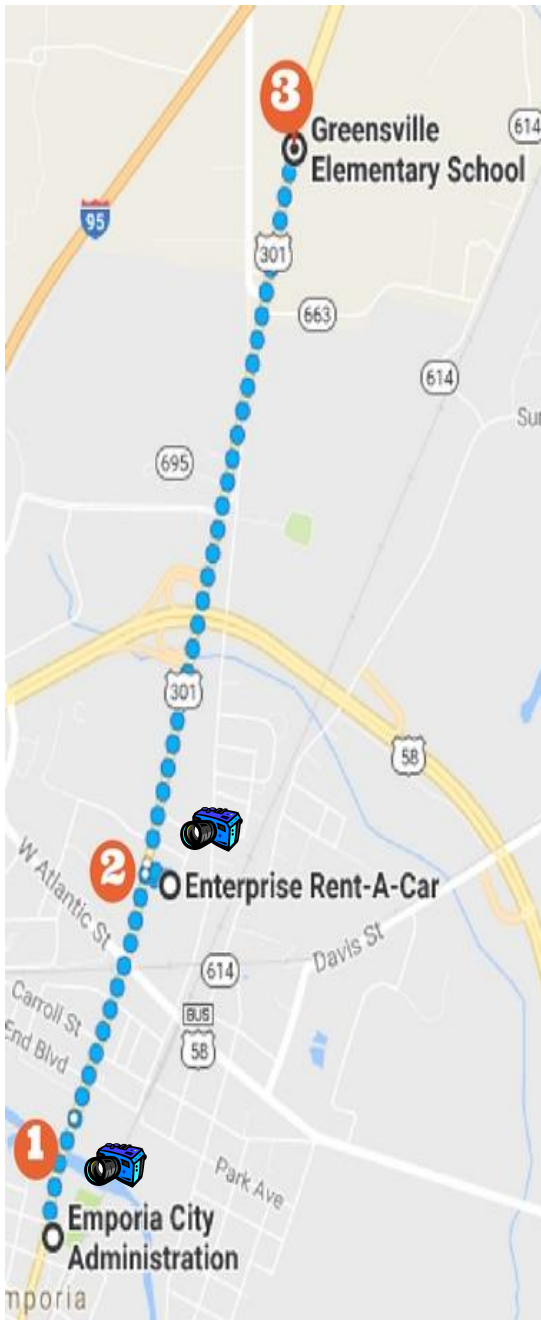

***In Southside Virginia (Region 4) Torch Run Route legs in Emporia, Prince George, Ft. Lee, Petersburg, and Colonial Heights take place over several days during the week of June 4th.***

**Law Enforcement agencies located in the following jurisdictions participate in the Region 4 Torch Run**

## Dates, Times, and Route Information

*Time and mileage are estimations – please arrive early so you don't miss the run!*

**Emporia Leg: Wednesday, June 7th**

**Start time: 8:00am**

**= Photo Opportunity**

Time	Mile	Route	Landmarks
8:30am	0.0	Route 301	Start: Across from City Hall (201 S. Main St): Photo Opp.
8:40am	1.0	Route 301	Water Stop: Enterprise (531 N Main St.)
9:15am	2.2	Route 301	End: Greenville Elementary School (1101 Sussex Drive)

**= Photo Opportunity**

Time	Mile	Route	Landmarks
8:00am	0.0	Route 36	Start: Rosa's Italian Restaurant (4098 Oaklawn Blvd)
8:05 am	0.1	Route 36	Wawa (907 Colonial Corner Drive, Hopewell)
8:25am	1.2	6 <sup>th</sup> St.	Left at Sisisky Gate into Ft. Lee
8:30am	1.75	A Ave. Mahone	Right on A Ave. Left on Mahone Ave SunTrust water stop: (1431 Mahone Dr)
8:45am	4.0	Route 36	Exit at Lee Gate & continue on Rt. 36. (Torch hand-off to Petersburg at city line near Lakemont Dr.)
9:55am	7.0	Route 1	Right on Rt. 1 (Torch hand-off to Colonial Heights @ Bridge)
10:00am	8.5	Charles H Dimmick Hwy	Photo Opp & Water Stop: Enterprise (455 Charles H Dimmick Hwy) & SunTrust (360 Charles H Dimmick Hwy)
10:40 am	11.0	Route 1	End: CiCi's Pizza (1072 Temple Ave, Colonial Heights)