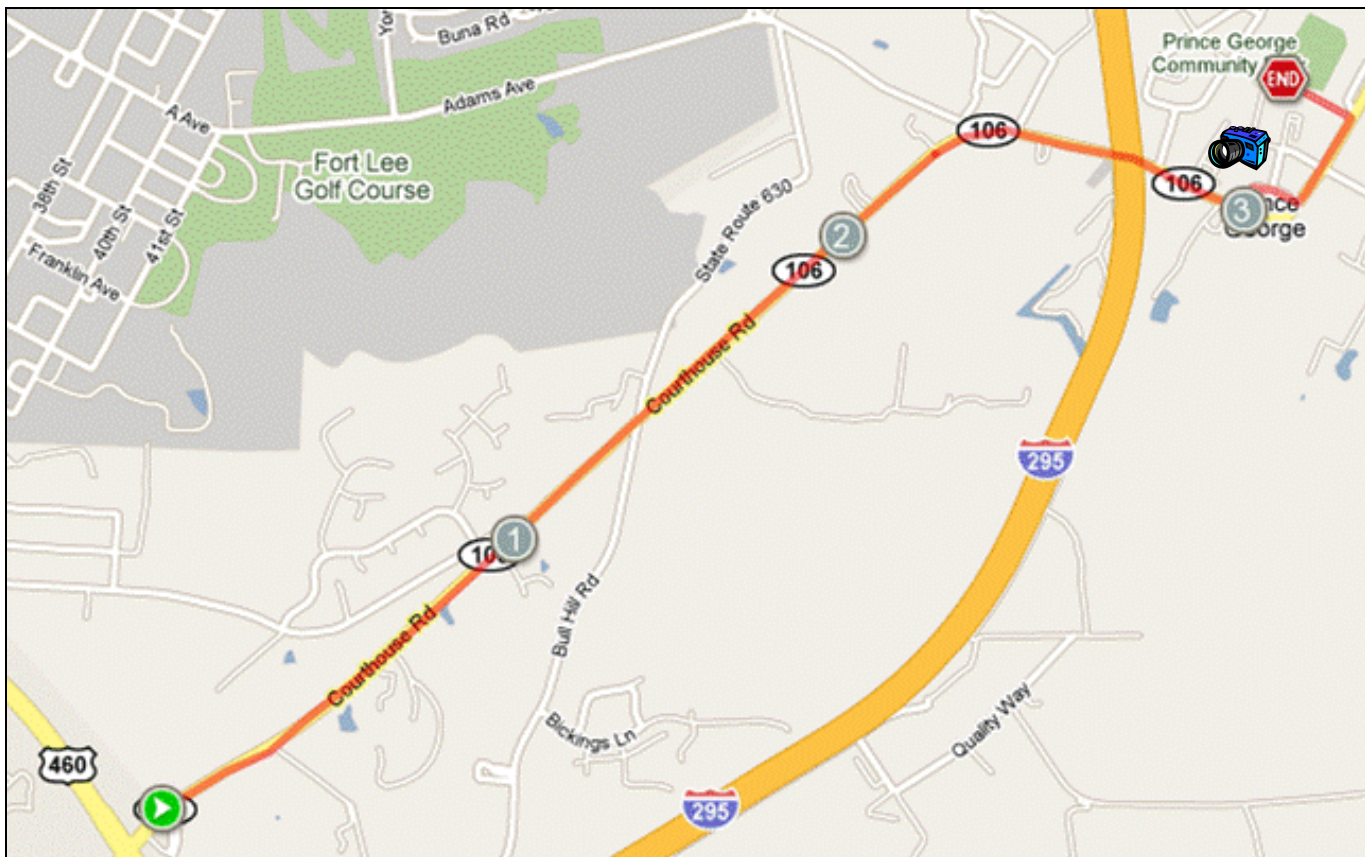

***In Southside Virginia (Region 4) Torch Run Route legs in Emporia, Prince George, Ft. Lee, Petersburg, and Colonial Heights take place over several days during the week of June 4th.***

**Law Enforcement agencies located in the following jurisdictions participate in the Region 4 Torch Run**

## Dates, Times, and Route Information

*Time and mileage are estimations – please arrive early so you don't miss the run!*

**Prince George leg: Thursday, June 8th**

**Start time: 8:30am**

= Photo Opportunity

## Dates, Times, and Route Information

*Time and mileage are estimations – please arrive early so you don't miss the run!*

**Ft. Lee/Petersburg/Colonial Heights/Hopewell leg: Friday, June 9<sup>th</sup>**

**= Photo Opportunity**

Time	Mile	Route	Landmarks
8:00am	0.0	Route 36	Start: Rosa's Italian Restaurant (4098 Oaklawn Blvd)
8:05 am	0.1	Route 36	Wawa (907 Colonial Corner Drive, Hopewell)
8:25am	1.2	6 <sup>th</sup> St.	Left at Sisisky Gate into Ft. Lee
8:30am	1.75	A Ave. Mahone	Right on A Ave. Left on Mahone Ave SunTrust water stop: (1431 Mahone Dr)
8:45am	4.0	Route 36	Exit at Lee Gate & continue on Rt. 36. (Torch hand-off to Petersburg at city line near Lakemont Dr.)
9:55am	7.0	Route 1	Right on Rt. 1 (Torch hand-off to Colonial Heights @ Bridge)
10:00am	8.5	Charles H Dimmick Hwy	Photo Opp & Water Stop: Enterprise (455 Charles H Dimmick Hwy) & SunTrust (360 Charles H Dimmick Hwy)
10:40 am	11.0	Route 1	End: CiCi's Pizza (1072 Temple Ave, Colonial Heights)