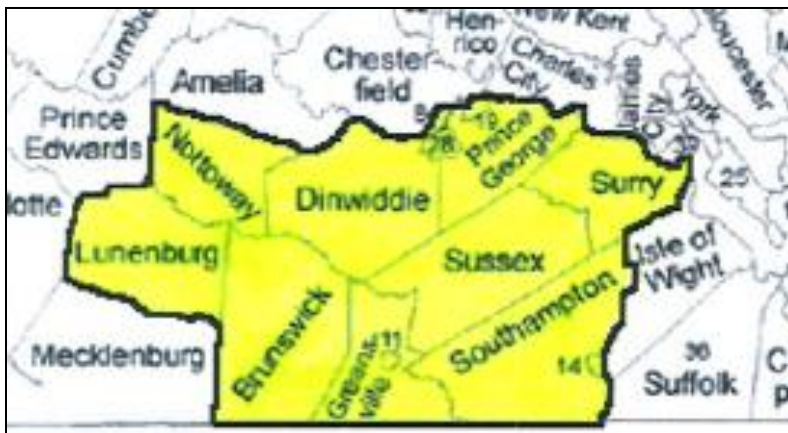

## 2017 Virginia Law Enforcement Torch Run Routes Region 4: Southside

*Each summer, law enforcement officials from across Virginia carry the Flame of Hope on a 1,900 journey to the Special Olympics Virginia Summer Games Opening Ceremony in Richmond. This 8-day Torch Run involves more than 2,000 law enforcement officers and personnel representing more than 200 law enforcement agencies across Virginia.*

***In Southside Virginia (Region 4) Torch Run Route legs in Emporia, Prince George, Ft. Lee, Petersburg, and Colonial Heights take place over several days during the week of June 4th.***

**Law Enforcement agencies located in the following jurisdictions participate in the Region 4 Torch Run**

Brunswick County  
Colonial Heights  
Dinwiddie County  
Emporia  
Franklin County  
Greenville County  
Hopewell  
Lunenburg County  
Nottoway County  
Petersburg  
Southampton County  
Surry County  
Sussex County

**= Photo Opportunity**

Time	Mile	Route	Landmarks
8:00am	0.0	Route 36	Start: Rosa's Italian Restaurant (4098 Oaklawn Blvd)
8:05 am	0.1	Route 36	Wawa (907 Colonial Corner Drive, Hopewell)
8:25am	1.2	6 <sup>th</sup> St.	Left at Sisisky Gate into Ft. Lee
8:30am	1.75	A Ave. Mahone	Right on A Ave. Left on Mahone Ave SunTrust water stop: (1431 Mahone Dr)
8:45am	4.0	Route 36	Exit at Lee Gate & continue on Rt. 36. (Torch hand-off to Petersburg at city line near Lakemont Dr.)
9:55am	7.0	Route 1	Right on Rt. 1 (Torch hand-off to Colonial Heights @ Bridge)
10:00am	8.5	Charles H Dimmick Hwy	Photo Opp & Water Stop: Enterprise (455 Charles H Dimmick Hwy) & SunTrust (360 Charles H Dimmick Hwy)
10:40 am	11.0	Route 1	End: CiCi's Pizza (1072 Temple Ave, Colonial Heights)