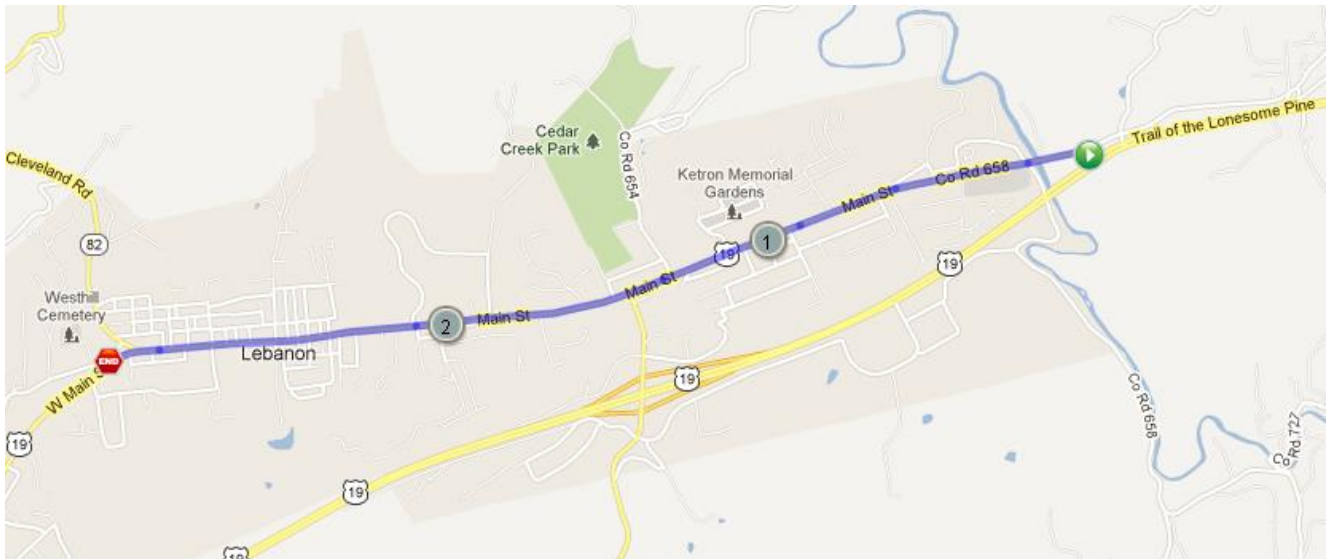

***In Mountain Virginia (Region 12) Torch Run Routes in Lebanon.***

**Law Enforcement agencies located in the following jurisdictions participate in the Region 12 Torch Run**

Bland Russell Buchanan  
Tazewell Dickenson Wise Norton

## Dates, Times, and Route Information

*Time and mileage are estimations – please arrive early so you don't miss the run!*

**Leg: Friday, June 2<sup>nd</sup>**

**Start time: 10:00am**

**Approximate mileage: 3 miles**

**= Photo Opportunity**

Time	Mile	Route	Landmarks
10:00 am	0.0	Route 19 business	Beginning of Route 19
	3.0	Route 19 business	Through town of Lebanon from 300 block of Main street to Lebanon Police Department (all on rt19 business)