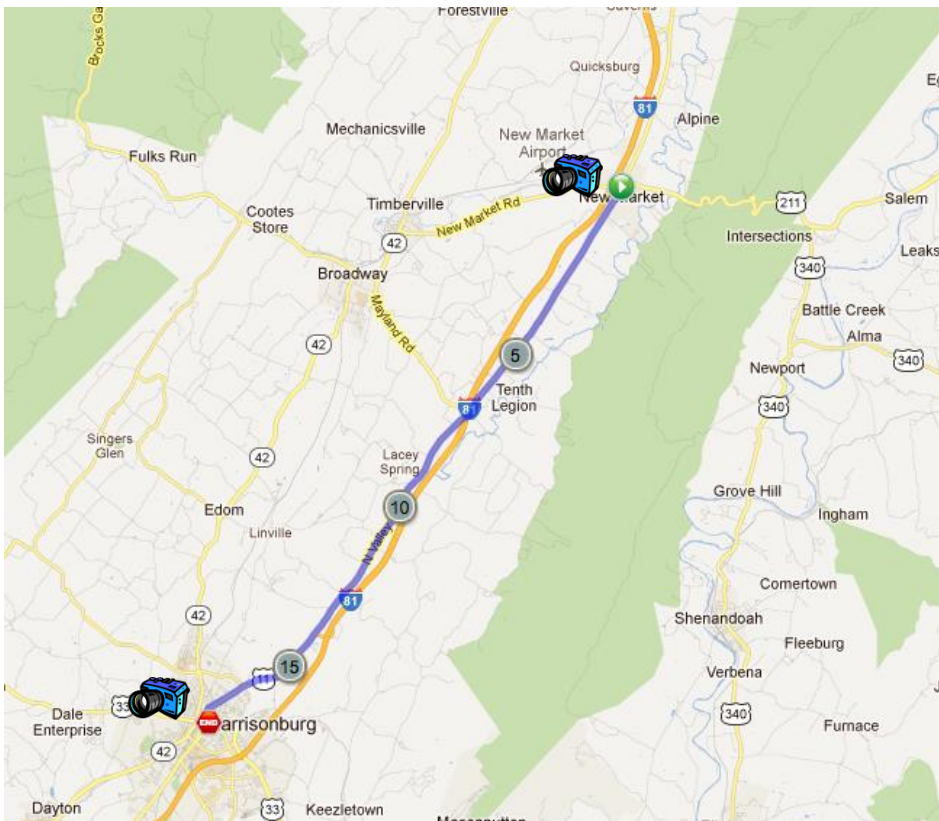

In Lower Shenandoah (Region 7) Torch Run Routes begins in Harrisonburg and goes through Staunton and ends in Waynesboro atop Afton mountain

Law Enforcement agencies located in the following jurisdictions participate in the Region 7 Torch Run

New Market Leg: Wednesday, June 6th

Start time: 11:00 am

Approximate mileage: 17.89 miles

= Photo Opportunity

Time	Mile	Route	Landmarks
11:00am	0.0	Congress Street	Start: Suntrust Bank
2:30pm	17.87	Market	End at Suntrust

Dates, Times, and Route Information

Time and mileage are estimations – please arrive early so you don't miss the run!

Harrisonburg-Staunton-Waynesboro leg:

Thursday, June 7th

Start time: 8:00am

Approximate mileage: 41.89 miles

= Photo Opportunity

Time	Mile	Route	Landmarks & Info
8:00am	0	Rt. 11	Start: Suntrust Bank 180 East Market Street
8:30am	3.37	Rt. 11	Stop at Enterprise 3115 S. Main Street, Harrisonburg
11:30 am	18.83	Rt. 11	Verona
12:00pm	25.15	Rt. 11	at the intersection of Rt 250 in Staunton.
1:00pm	34.15	Rt. 250	Waynesboro (near Race Track Service Station)
2:15pm	36.2	Turn left of Broad	Stop at SunTrust Bank
		Turn left on to New Hope St.	
	43.92	Rt. 250	End of City Limits
3:00pm	41.89	Rt. 250	End at top of Afton Mountain and turn over to Region 8