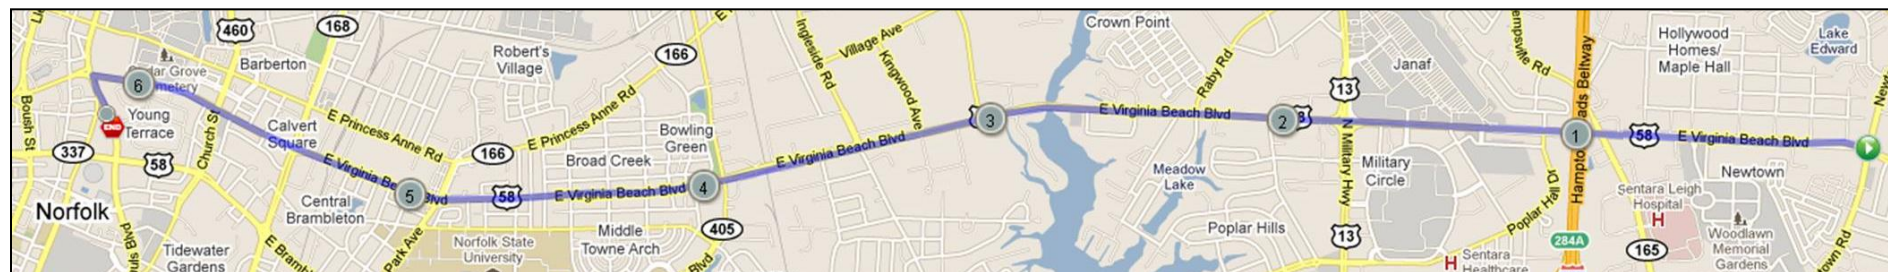

# Virginia Beach & Norfolk Torch Run routes

*Time and mileage are estimations – please arrive early so you don't miss the run! These legs connect.*

**Virginia Beach leg:**  
 Wednesday, June 6th  
**Start time:**  
 7:30am  
**Approximate mileage:**  
 4.5 miles

Time	Mile	Jurisdictions Running	Route	Landmarks/Addresses
7:30am	0.0	VA Beach PD & Sheriff's Office	Virginia Beach Blvd.	BJ's/Food Lion (3712 VA Beach Blvd.)
8:05am	3.0	VA Beach PD & Sheriff's Office	Virginia Beach Blvd. 	Hardee's (305 Dorset Ave.)
8:45am	4.5	VA Beach PD & Sheriff's Office	Virginia Beach Blvd.	Handoff at Norfolk City line (Newton Rd.) 

**Norfolk leg:** Wednesday, June 6th  
**Start time:** 8:45am  
**Approximate mileage:** 6.3 miles

Time	Mile	Jurisdictions Running	Route	Landmarks/Addresses
8:45am	0.0	Norfolk PD & Sheriff's, ODU PD, NCIS	Virginia Beach Blvd.	Start: Norfolk City line (Newton Rd)
9:45am	6.1	Norfolk PD & Sheriff's, ODU PD, NCIS	Left on Monticello Ave.	Harrison Opera House (160 VA Beach Blvd.)
9:50am	6.3	Norfolk PD & Sheriff's, ODU PD, NCIS	Monticello Ave. 	End: Enterprise (751 Monticello Ave.)

Time	Mile	Jurisdictions Running	Route	Landmarks/Address
9:30am	0.0	Portsmouth		Start: Wawa 1200 Frederick Blvd.
9:35am	0.45	Portsmouth	Frederick Blvd.	 Turn left onto High Street
9:50am	1.54	Portsmouth	High Street	Slight right to stay on High Street
10:30am	5.22	Portsmouth/Suffolk PD	Route 17	 Torch passed to Suffolk (Wawa, 3408 Western Branch Blvd.)