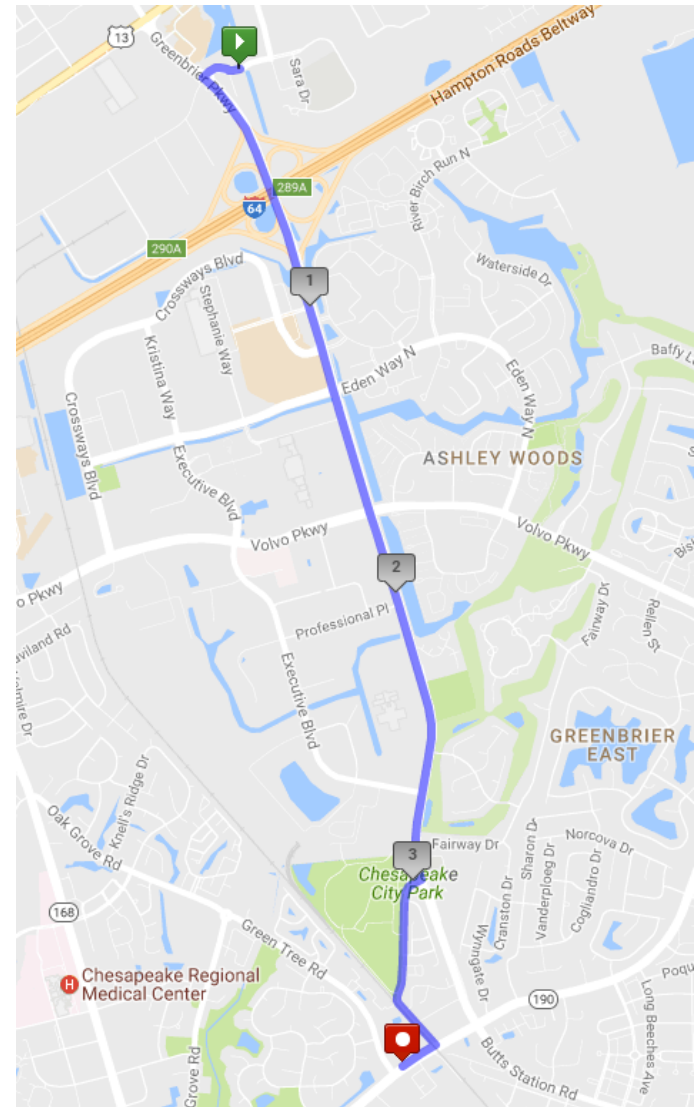

Time	Mile	Jurisdictions Running	Route	Landmarks/Addresses
7:30am	0.0	VA Beach PD & Sheriff's Office	Virginia Beach Blvd.	BJ's/Food Lion (3712 VA Beach Blvd.)
8:05am	3.0	VA Beach PD & Sheriff's Office	Virginia Beach Blvd. 	Hardee's (305 Dorset Ave.)
8:45am	4.5	VA Beach PD & Sheriff's Office	Virginia Beach Blvd.	Handoff at Norfolk City line (Newton Rd.) 

**Norfolk leg:** Wednesday, June 6th  
**Start time:** 8:45am  
**Approximate mileage:** 6.3 miles

Time	Mile	Jurisdictions Running	Route	Landmarks/Addresses
8:45am	0.0	Norfolk PD & Sheriff's, ODU PD, NCIS	Virginia Beach Blvd.	Start: Norfolk City line (Newton Rd)
9:45am	6.1	Norfolk PD & Sheriff's, ODU PD, NCIS	Left on Monticello Ave.	Harrison Opera House (160 VA Beach Blvd.)
9:50am	6.3	Norfolk PD & Sheriff's, ODU PD, NCIS	Monticello Ave. 	End: Enterprise (751 Monticello Ave.)

# Chesapeake Torch Run Route

*Time and mileage are estimations – please arrive early so you don't miss the run!*

**Thursday, June 7<sup>th</sup>**

**Start time: 7:00am**

**Approximate mileage: 3.73 miles**

Time	Mile	Jurisdictions Running	Route	Landmarks
7:00am	0.0	Chesapeake PD & Sheriff's	Woodlake Drive 	Wawa Parking Lot Woodlake Drive Head west toward Greenbrier Pkwy
7:05am	0.14	Chesapeake PD & Sheriff's	Greenbrier Parkway	Turn left on Greenbrier Pkwy
7:35am	2.97	Chesapeake PD & Sheriff's	Greenbrier Parkway	Turn right on Greenbrier Road
7:40am	3.6	Chesapeake PD & Sheriff's	Greenbrier Road	Turn right on Kempsville Road
7:45am	3.73	Chesapeake PD & Sheriff's	Kempsville Road 	End at Wawa