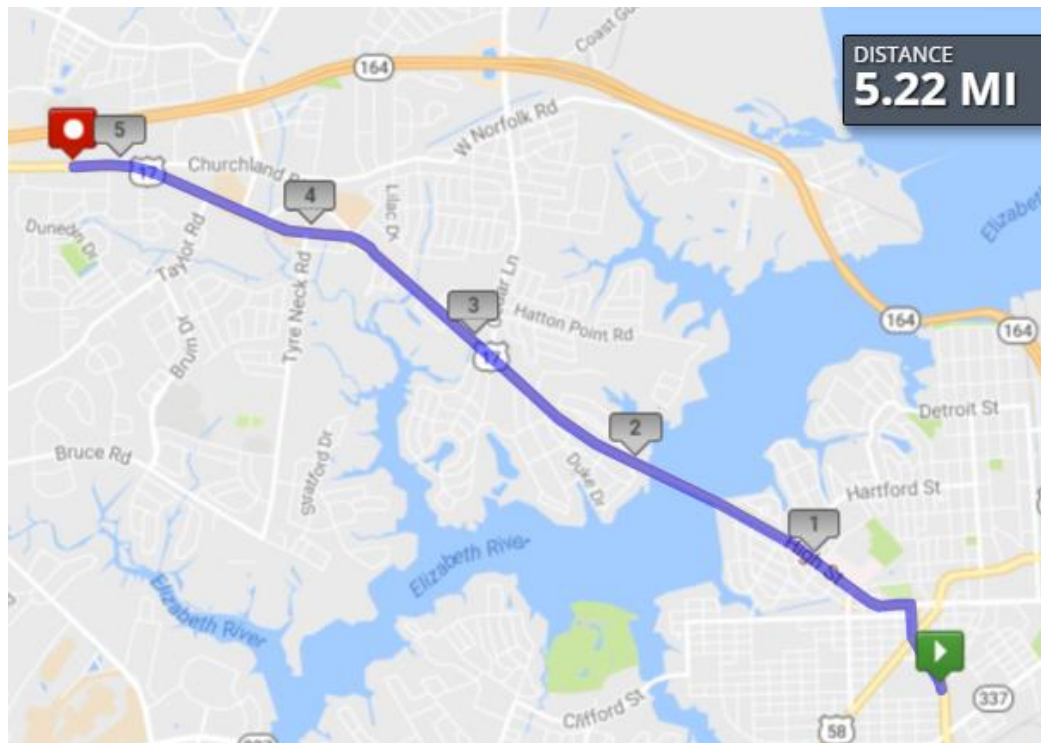

Time	Mile	Jurisdictions Running	Route	Landmarks/Addresses
7:30am	0.0	VA Beach PD & Sheriff's Office	Virginia Beach Blvd.	BJ's/Food Lion (3712 VA Beach Blvd.)
8:05am	3.0	VA Beach PD & Sheriff's Office	Virginia Beach Blvd. 	Hardee's (305 Dorset Ave.)
8:45am	4.5	VA Beach PD & Sheriff's Office	Virginia Beach Blvd.	Handoff at Norfolk City line (Newton Rd.) 

**Norfolk leg:** Wednesday, June 6th  
**Start time:** 8:45am  
**Approximate mileage:** 6.3 miles

Time	Mile	Jurisdictions Running	Route	Landmarks/Addresses
8:45am	0.0	Norfolk PD & Sheriff's, ODU PD, NCIS	Virginia Beach Blvd.	Start: Norfolk City line (Newton Rd)
9:45am	6.1	Norfolk PD & Sheriff's, ODU PD, NCIS	Left on Monticello Ave.	Harrison Opera House (160 VA Beach Blvd.)
9:50am	6.3	Norfolk PD & Sheriff's, ODU PD, NCIS	Monticello Ave. 	End: Enterprise (751 Monticello Ave.)

# Portsmouth Torch Run Route

*Time and mileage are estimations – please arrive early so you don't miss the run!*

**Portsmouth leg: Thursday, June 7<sup>th</sup>**

**Start time: 9:30am**

**Approximate mileage: 5.22 miles**

Time	Mile	Jurisdictions Running	Route	Landmarks/Address
9:30am	0.0	Portsmouth		Start: Wawa 1200 Frederick Blvd.
9:35am	0.45	Portsmouth	Frederick Blvd.	 Turn left onto High Street
9:50am	1.54	Portsmouth	High Street	Slight right to stay on High Street
10:30am	5.22	Portsmouth/Suffolk PD	Route 17	 Torch passed to Suffolk (Wawa, 3408 Western Branch Blvd.)