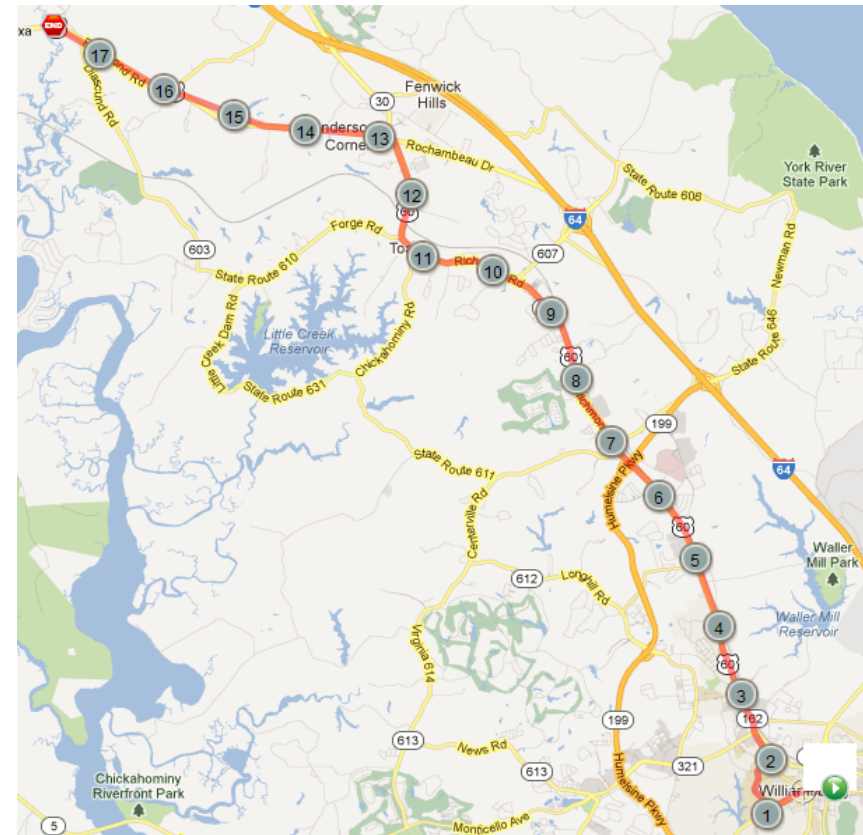

***On the Hampton Roads Peninsula, the spring Torch Run makes its way from Williamsburg through James City County and into New Kent***

***For more information about the Virginia Torch Run, visit [www.torchrunva.com](http://www.torchrunva.com).***

### **Graphics Key**

= Photo Opportunity

= Torch Handoff

# Williamsburg Torch Run Route

*Time and mileage are estimations – please arrive early so you don't miss the run!*

**Date: Friday, June 8<sup>th</sup> | Start time: 7:00am**

**Approximate mileage: 17.66 miles**

Time	Mile	Jurisdictions Running	Route	Landmarks & Notes
7:00am	0.0	Williamsburg PD William + Mary PD	Duke of Gloucester St.	Start: The Capitol
7:10am	0.75	Williamsburg PD William + Mary PD	Left on Jamestown Rd. 	Approaching W+M campus
7:20am	1.4	Williamsburg PD William + Mary PD	Right on Ukrop Way (becomes Dillard St.)	Mason School of Business on corner
7:25am	2.0	Williamsburg PD William + Mary PD	Left on Richmond Rd.	Magnolia Manor B+B on corner (700 Richmond Rd.)
8:00am	4.6	James City County PD	Richmond Rd. near Claiborne Dr. 	Torch passed Williamsburg/James City County line 
8:40am	7.0	James City County PD	Richmond Rd.	Intersection of Richmond & Lightfoot Rd.
8:45	7.4	James City County	Richmond Rd	Enterprise Rent A Car 6532 Richmond Rd
9:00am	7.7	James City County PD	Richmond Rd.	Williamsburg Pottery Outlet – last entrance road 6692 Richmond Rd 
10:00am	17.66	James City County PD	Richmond Rd	End at Crossover Rd Pass to New Kent