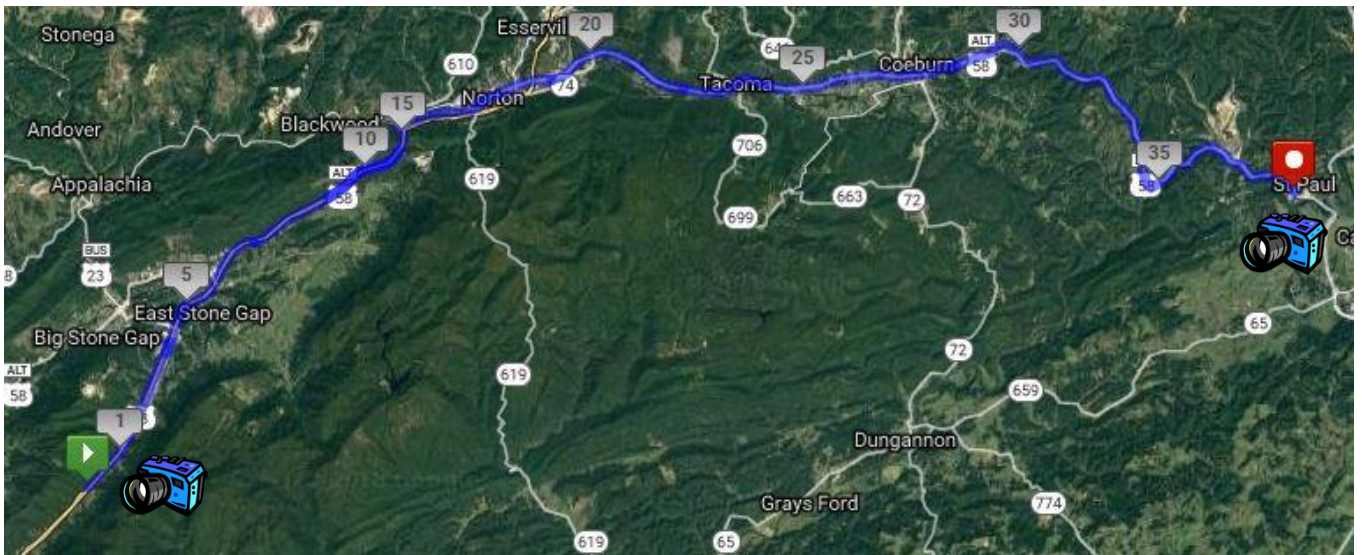

2018 Virginia Law Enforcement Torch Run Routes Region 12: Mountain

Each summer, law enforcement officials from across Virginia carry the Flame of Hope on a 1,900 journey to the Special Olympics Virginia Summer Games Opening Ceremony in Richmond. This 8-day Torch Run involves more than 2,000 law enforcement officers and personnel representing more than 200 law enforcement agencies across Virginia.

In Mountain Virginia (Region 12) Torch Run Routes in Lebanon.

Law Enforcement agencies located in the following jurisdictions participate in the Region 12 Torch Run

Bland
Russell
Buchanan
Tazewell
Dickenson
Wise
Norton

Dates, Times, and Route Information

Time and mileage are estimations – please arrive early so you don't miss the run!

Leg: Monday, May 21st

Start time: 6:00 am

Approximate mileage: 40 miles

 = Photo Opportunity

Time	Mile	Route	Landmarks
6:00 am	0.0	Route 23	Lee/Wise County Border
	15	Route Alt 58	Interchange of Route 23 and Alt 58 in Norton, VA
	39.63	Route Alt 58	Wise/Russell County Line, St. Paul, VA